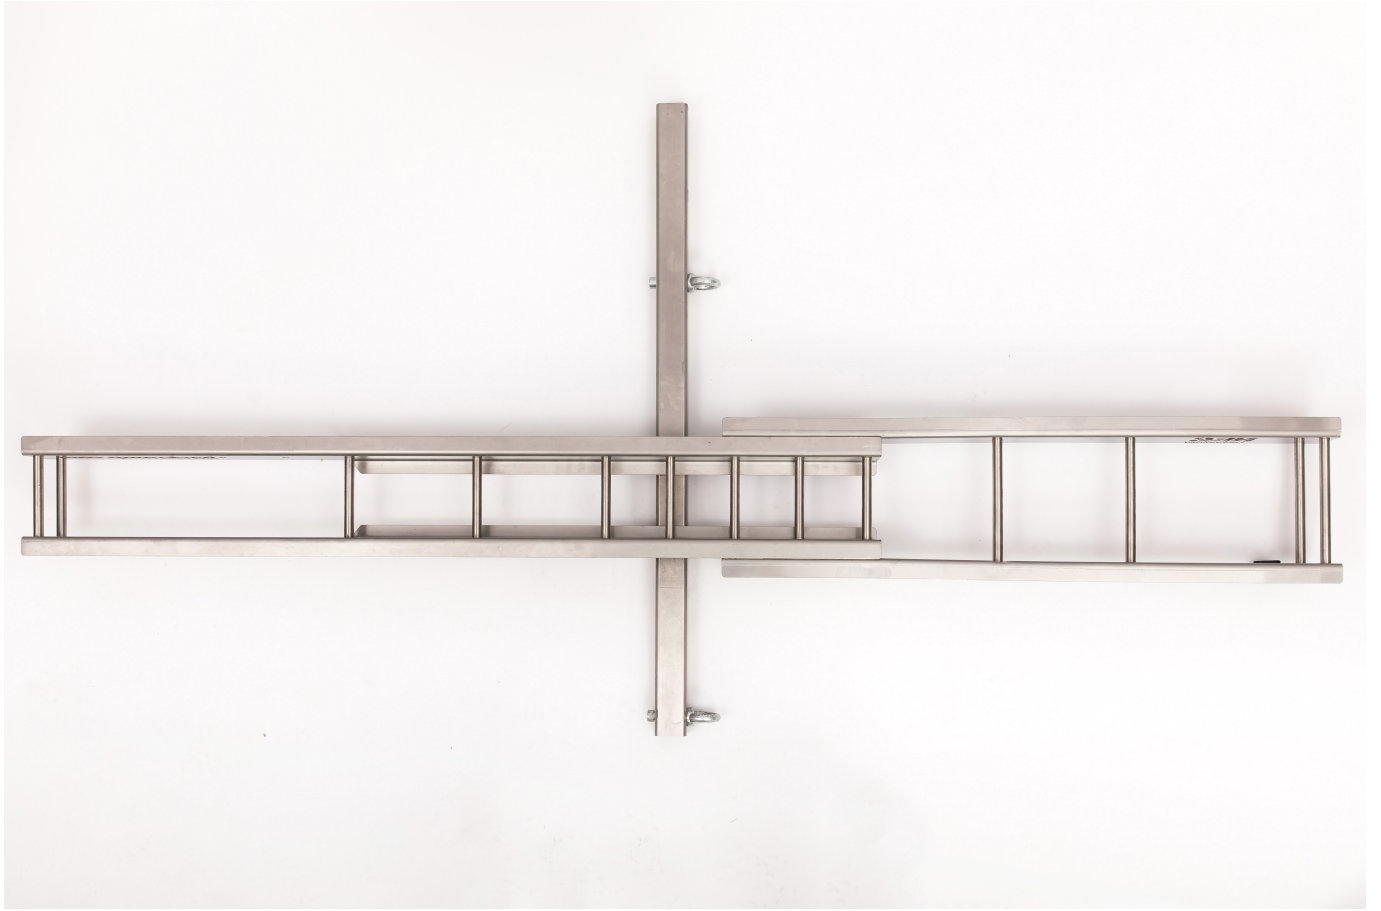

Product description

ONE RACK FOR ALL MOTORCYCLES

CONSTRUCTION

the AISI 304 / 1.4301 stainless steel construction ensures extraordinary durability and resistance to weather conditions, which makes our rack ready for any challenge

STRONG FASTENING ELEMENTS

snap hooks, shackles and turnbuckles made of AISI 304 / 1.4301 stainless steel guarantee safe fastening and stability during transport

LOAD CAPACITY

our rack can easily handle an impressive load capacity of up to 280 kg, which allows you to easily transport even the heaviest motorcycles

The innovative design allows you to quickly wash your trunk after returning from an off-road ride, eliminating the problem of mud and sand, which will never remain on your trunk again.

Load capacity: 280 kg

Net weight: 32 kg

MAIN BAR - Hitch Size, 2" (51mm) - US standard

Dimensions: 200 cm x 100 cm x 13 cm

Packaging dimensions: 150 cm x 30 cm x 30 cm